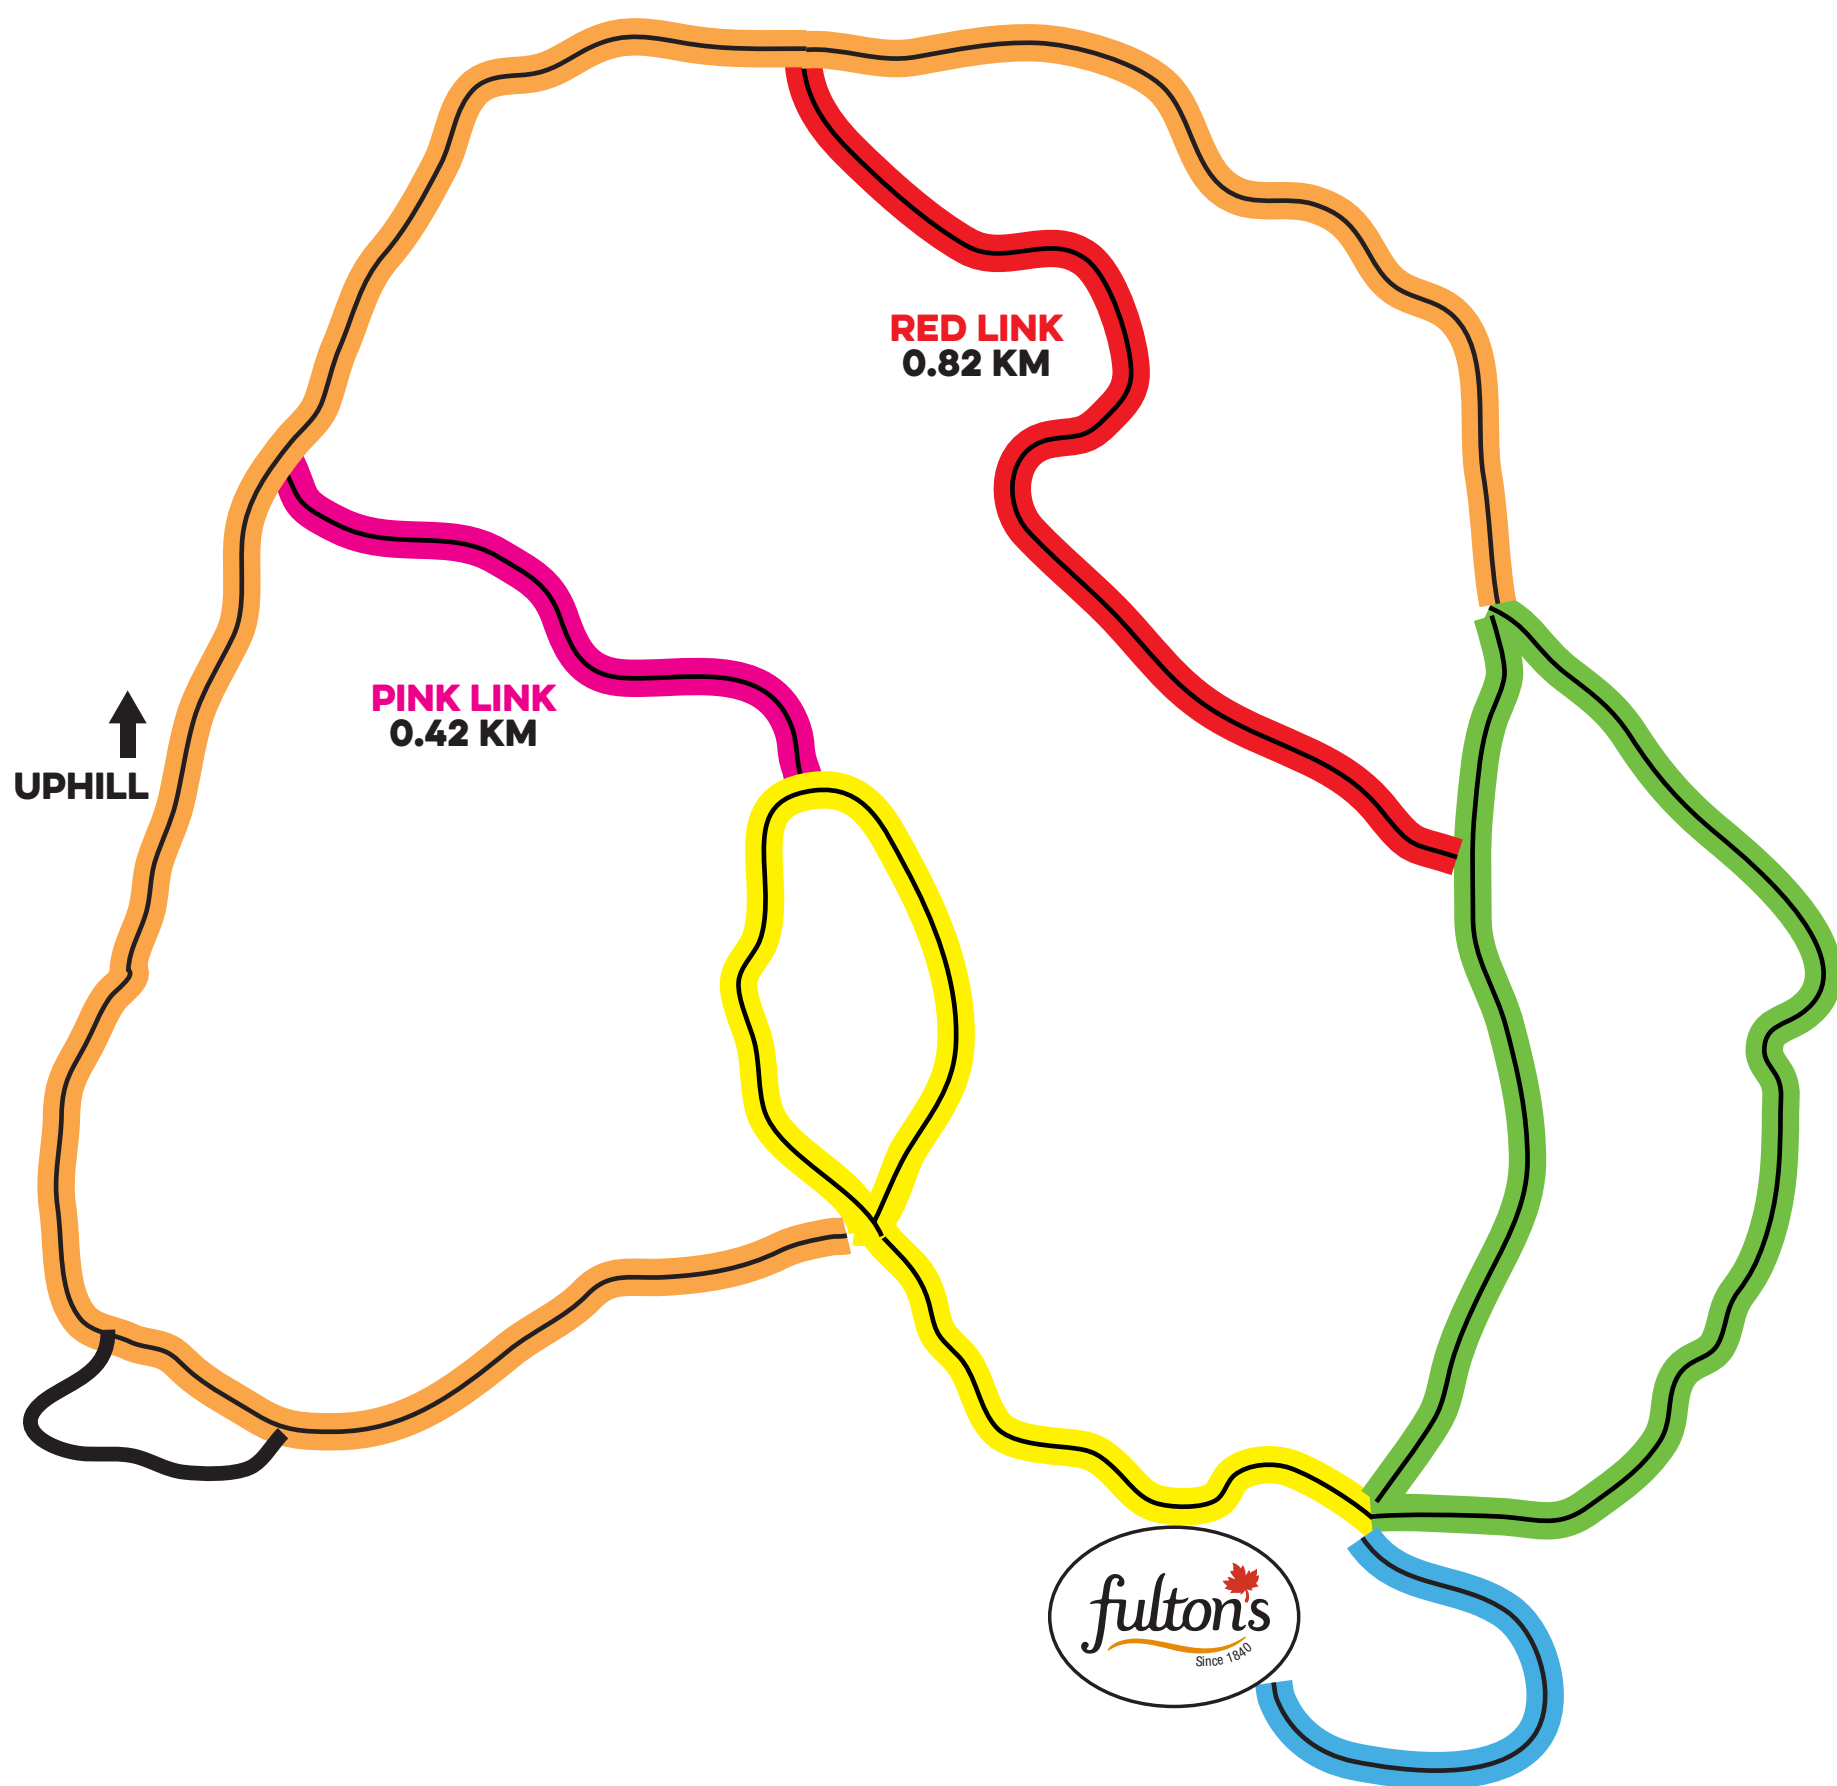

FULTON'S TRAILS

- BLUE TRAIL 0.4 KM**
- GREEN TRAIL 1.4 KM**
- YELLOW TRAIL 1.6 KM**
- ORANGE TRAIL 3.5 KM**

*** FOR SKIING, IT IS INTERMEDIATE**

PLEASE MAINTAIN SOCIAL DISTANCING AT ALL TIMES